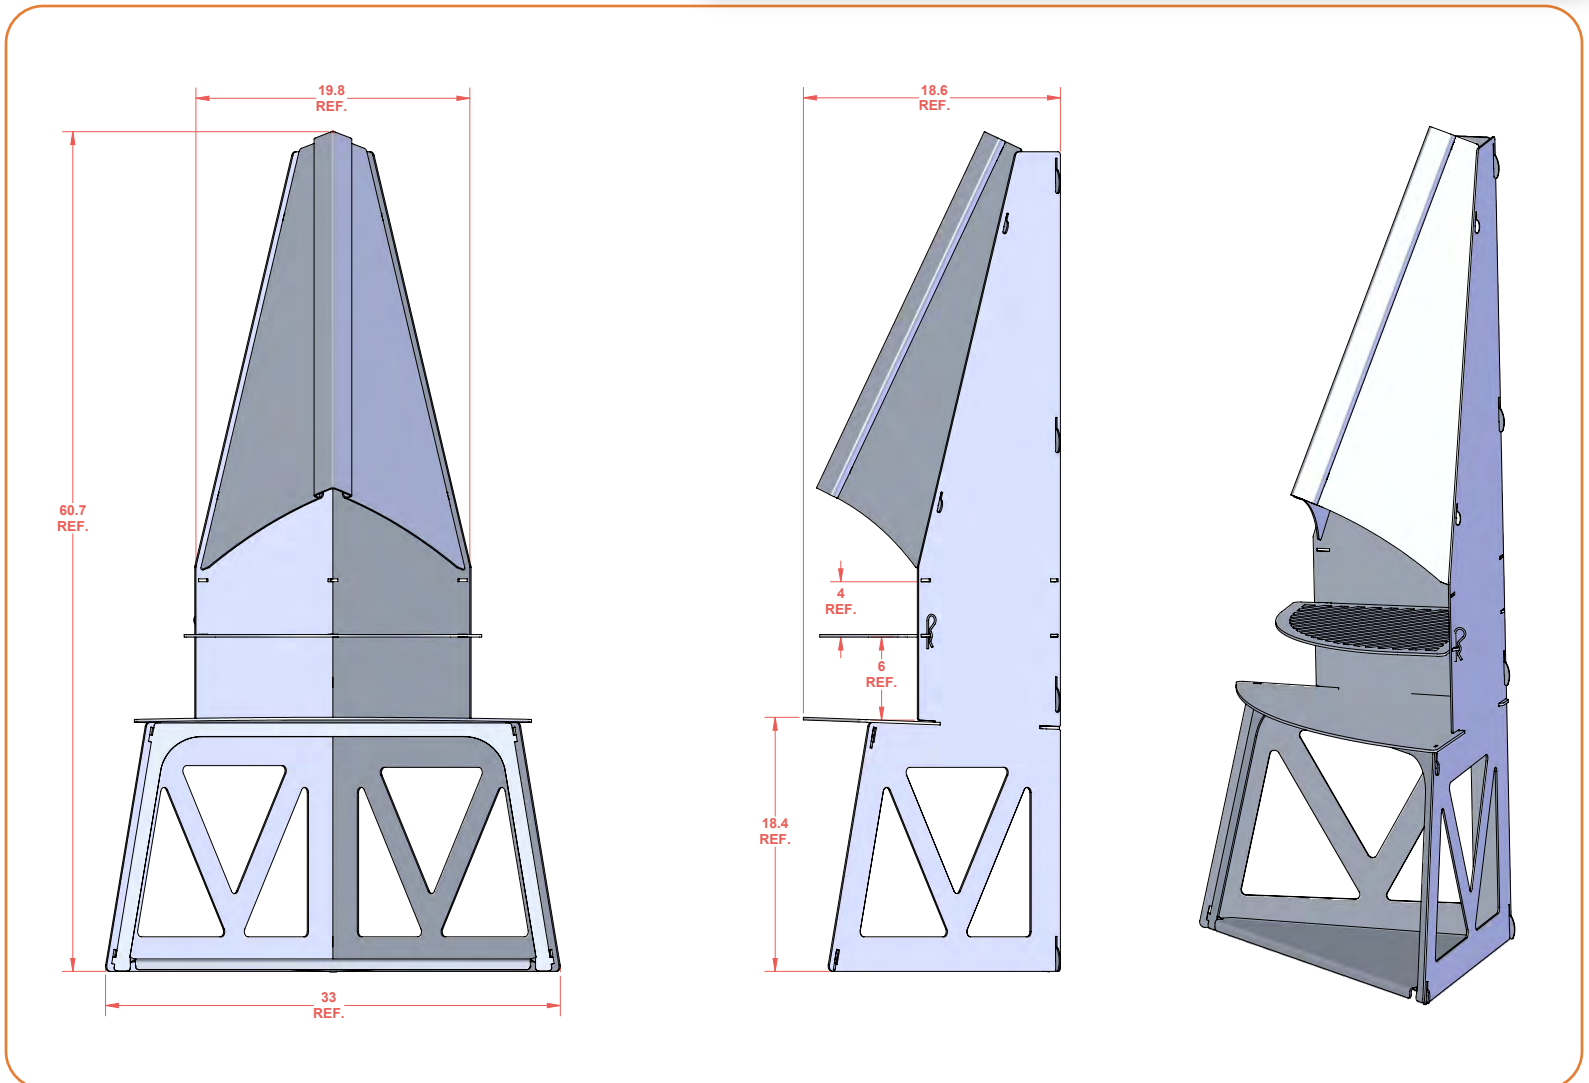

# CHIMINEA

- » Made in USA
- » Heavy Gage Steel Construction
- » Easy tab assembly
- » No tools required
- » Enjoy a relaxing fire or insert the grate and grill up a feast!
- » Portable
- » Two grill heights to choose from
- » Easy to remove grill grate
- » Large bottom shelf for fire log storage
- » Easily remove ashes